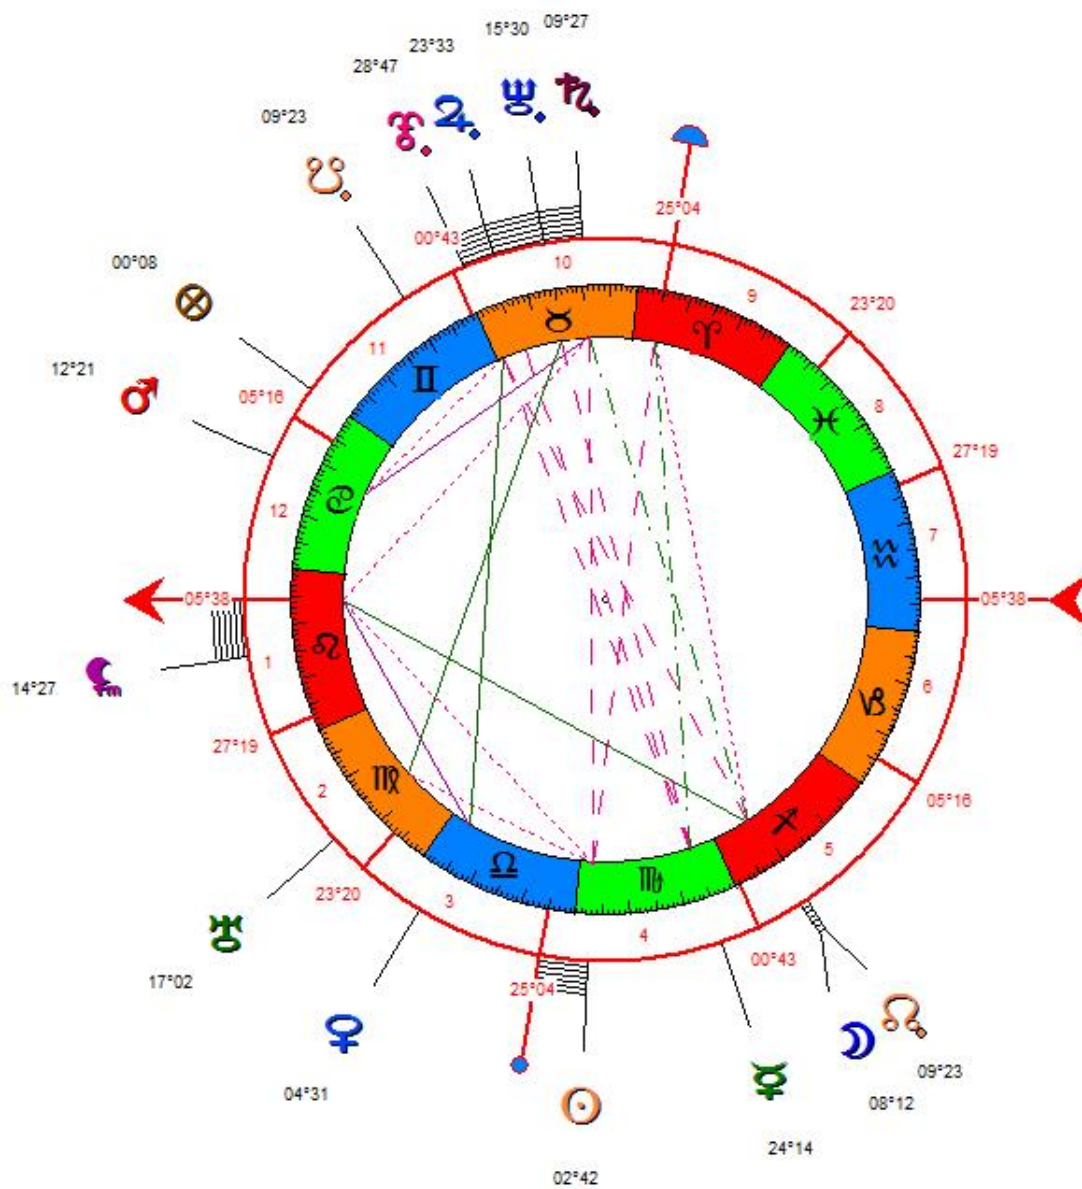

Pablo PICASSO
25/10/1881, 23:15 LMT, Malaga, Spain.
Source: BC. Collector: Filipe Ferreira.