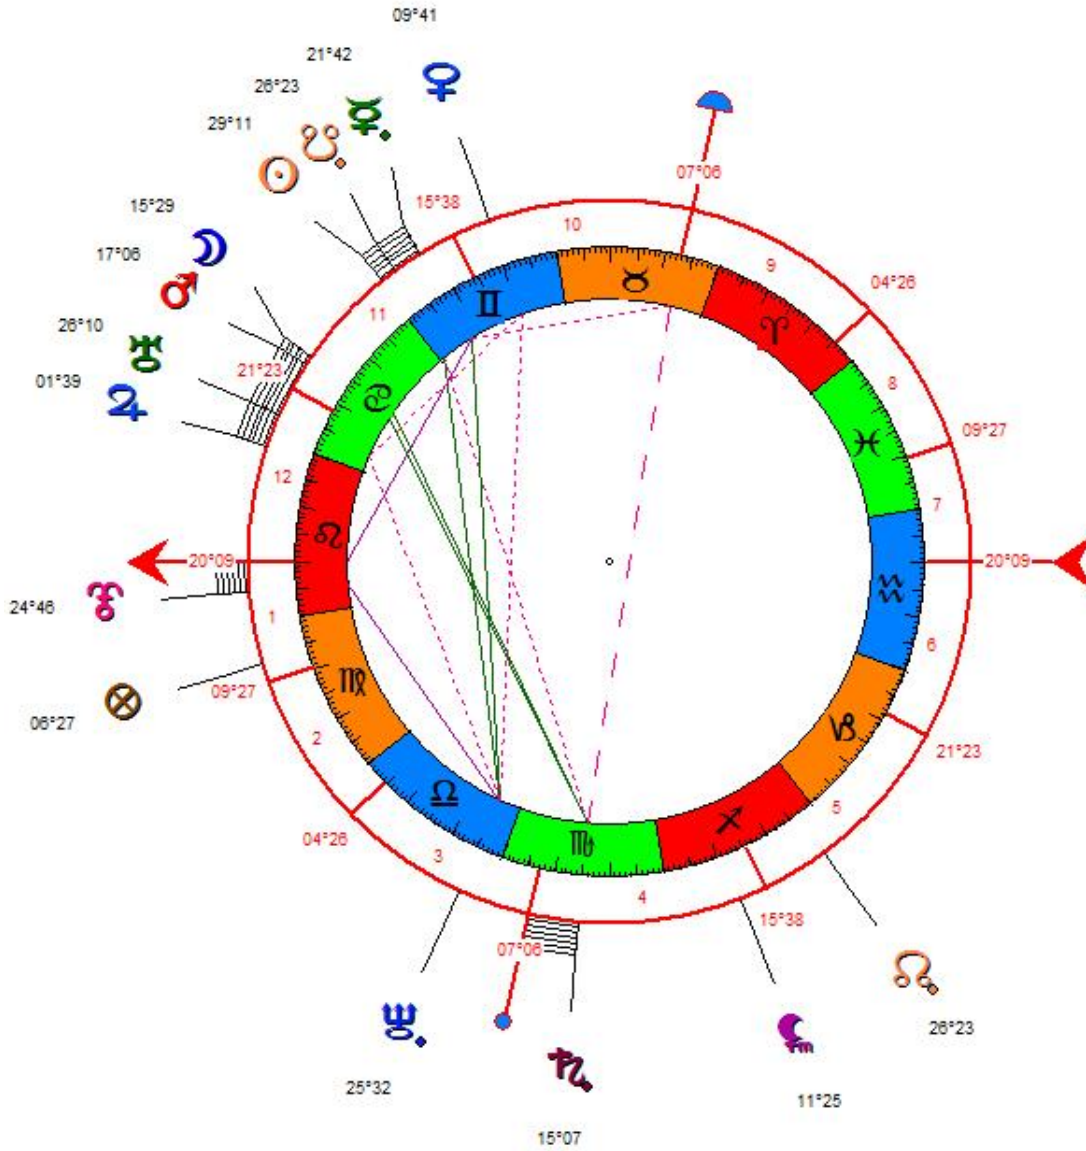

Michel PLATINI

21/06/1955, 09:00 CET, Joef, France.
Source: BC. Collector: Ed Steinbrecher.