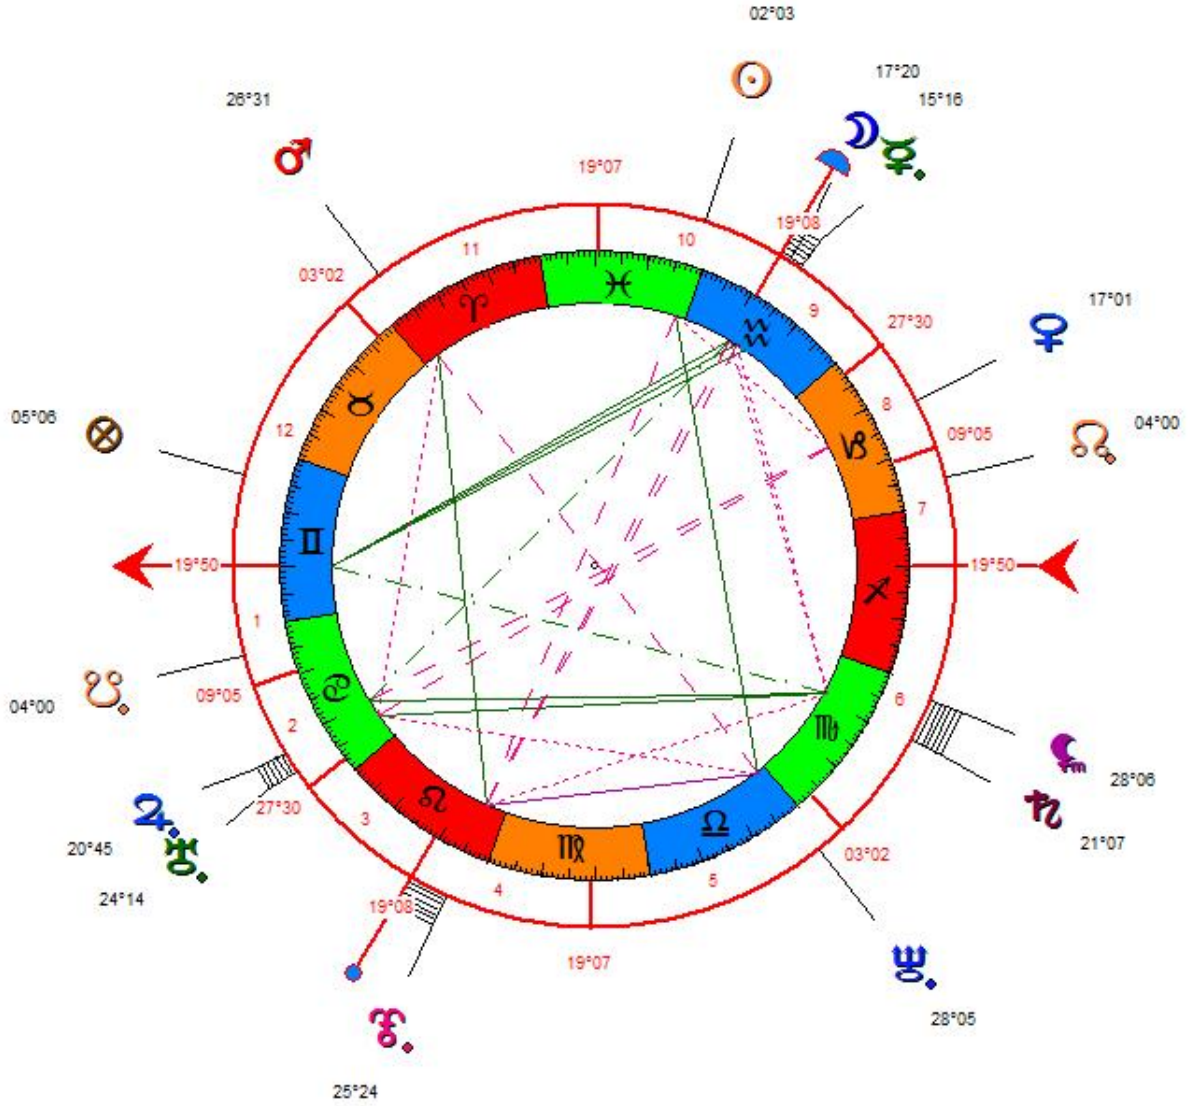

Gilles LE GUEN

21/02/1955, 12:30 CET, Nantes, France.

Source: BC. Collector: Didier Geslain.