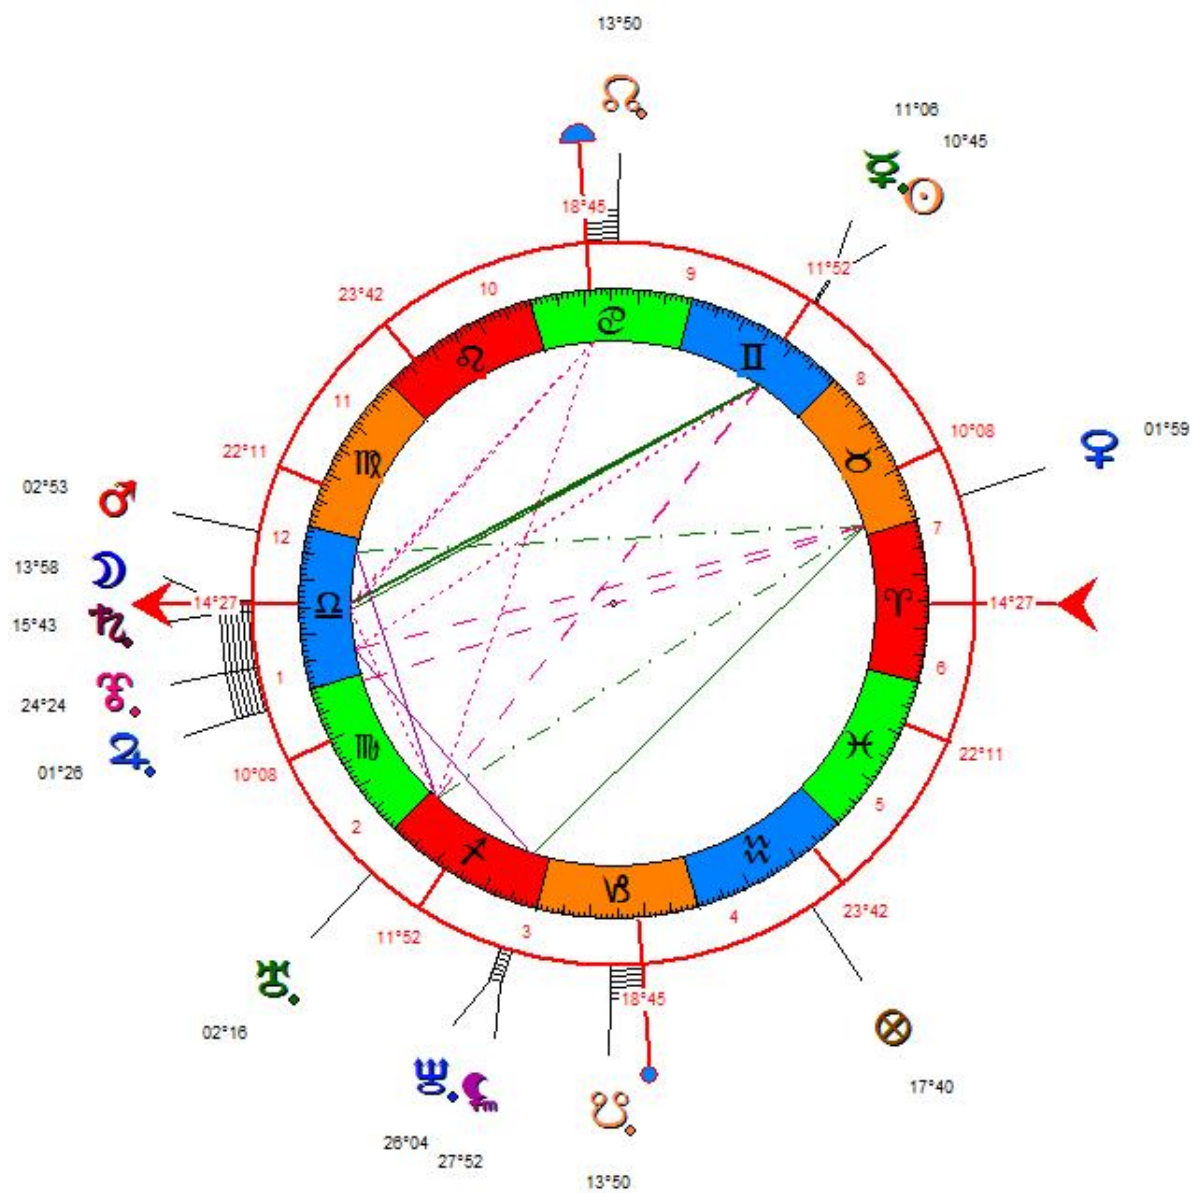

Justine HÉNIN
01/06/1982, 16:20 EET, Liège, Belgium.
Source: BC. Collector: Michaël Mandl.