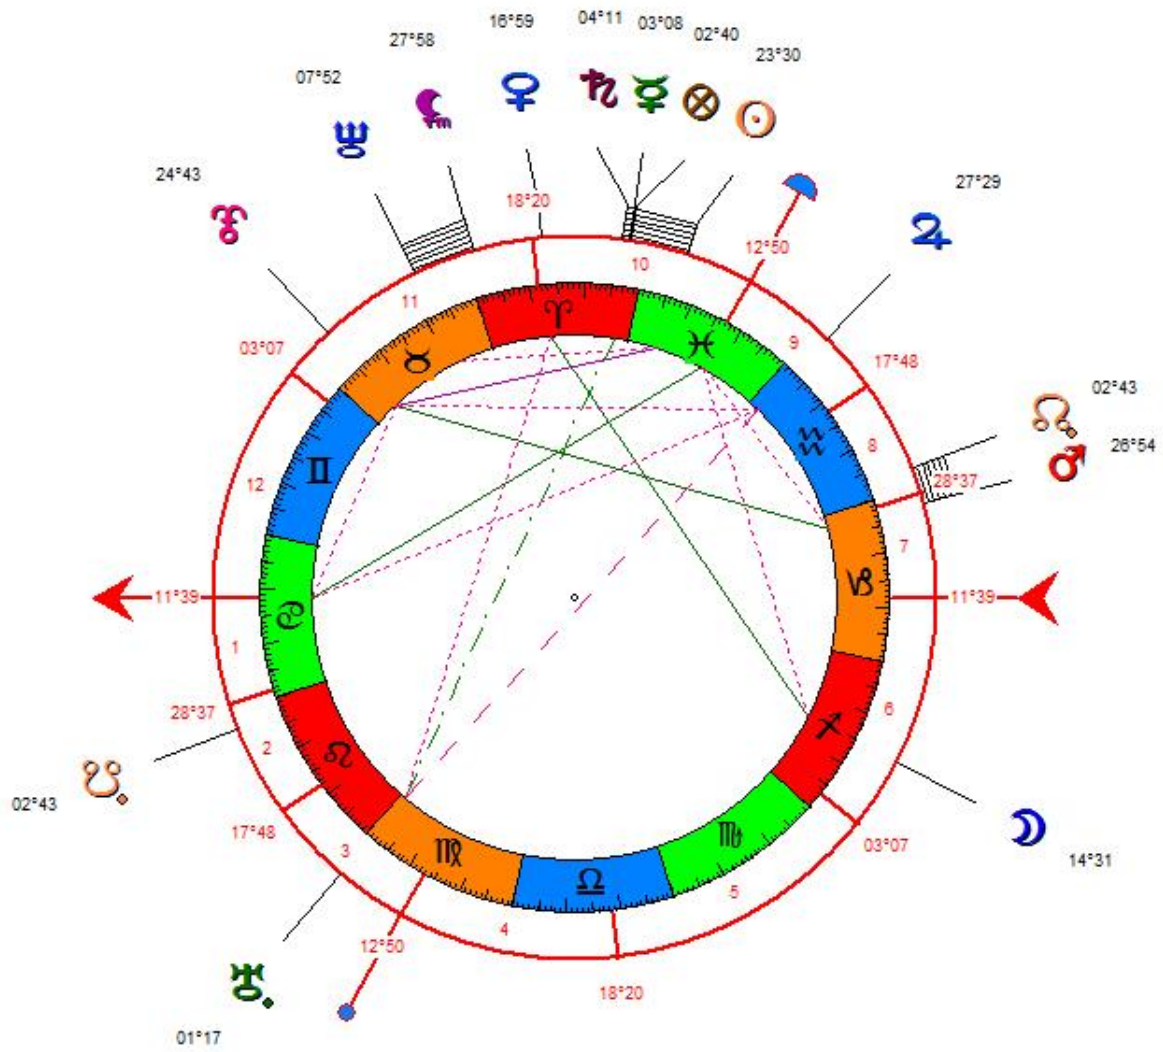

Albert EINSTEIN
14/03/1879, 11:30 LMT, Ulm, Germany.
Source: BC. Collector: Reinhold Ebertin.