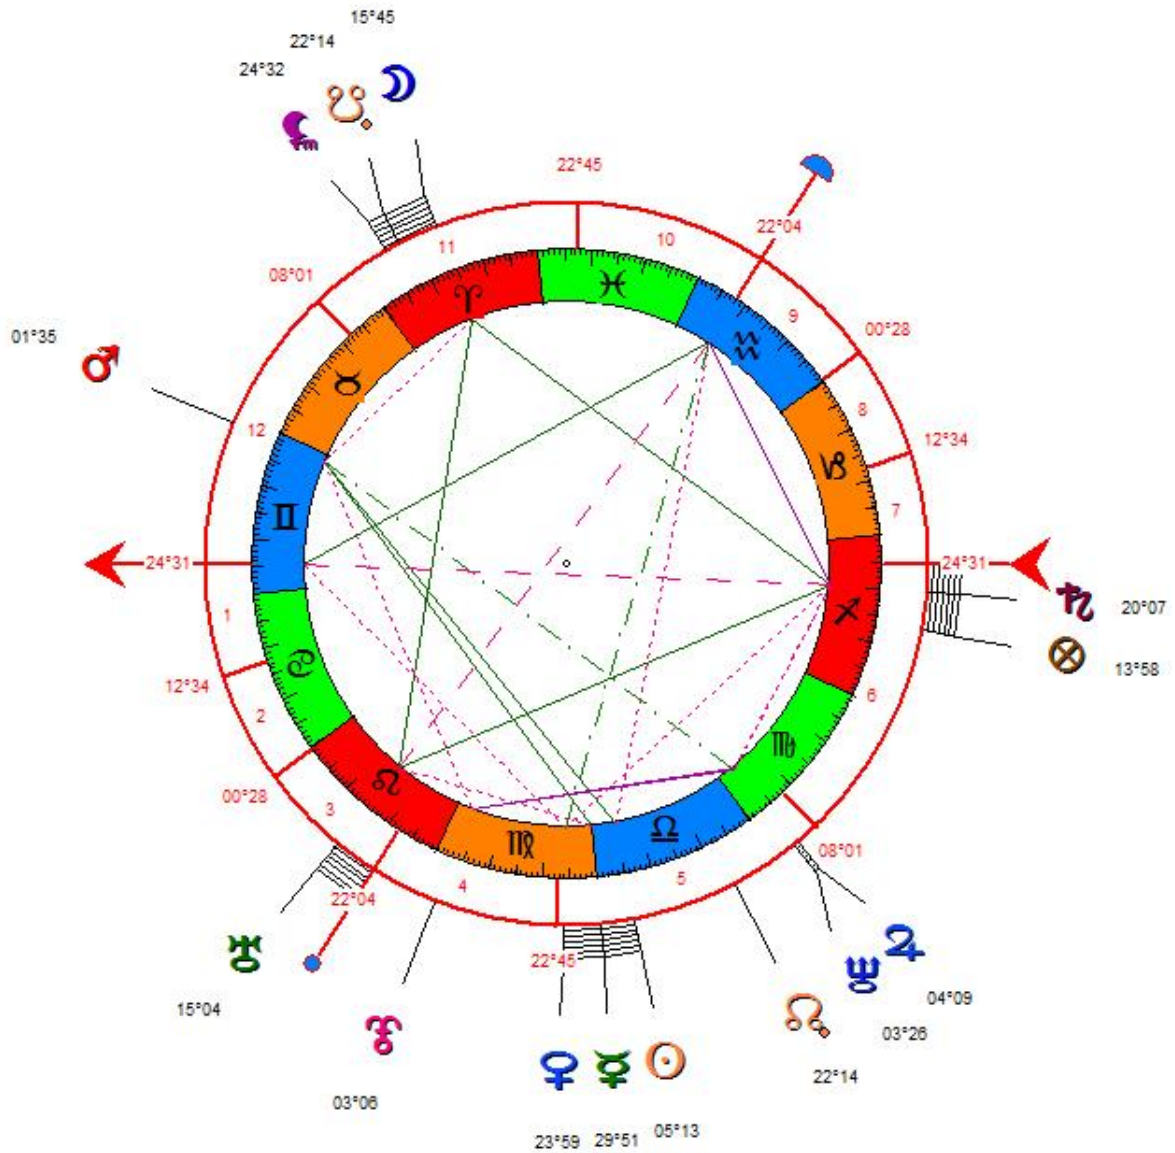

France (5th Republic)

28/09/1958, 22:00 CET, Paris, France.

Collector: Patrice Petitalot in *La Lettre du Cadran* #37, January 1997.