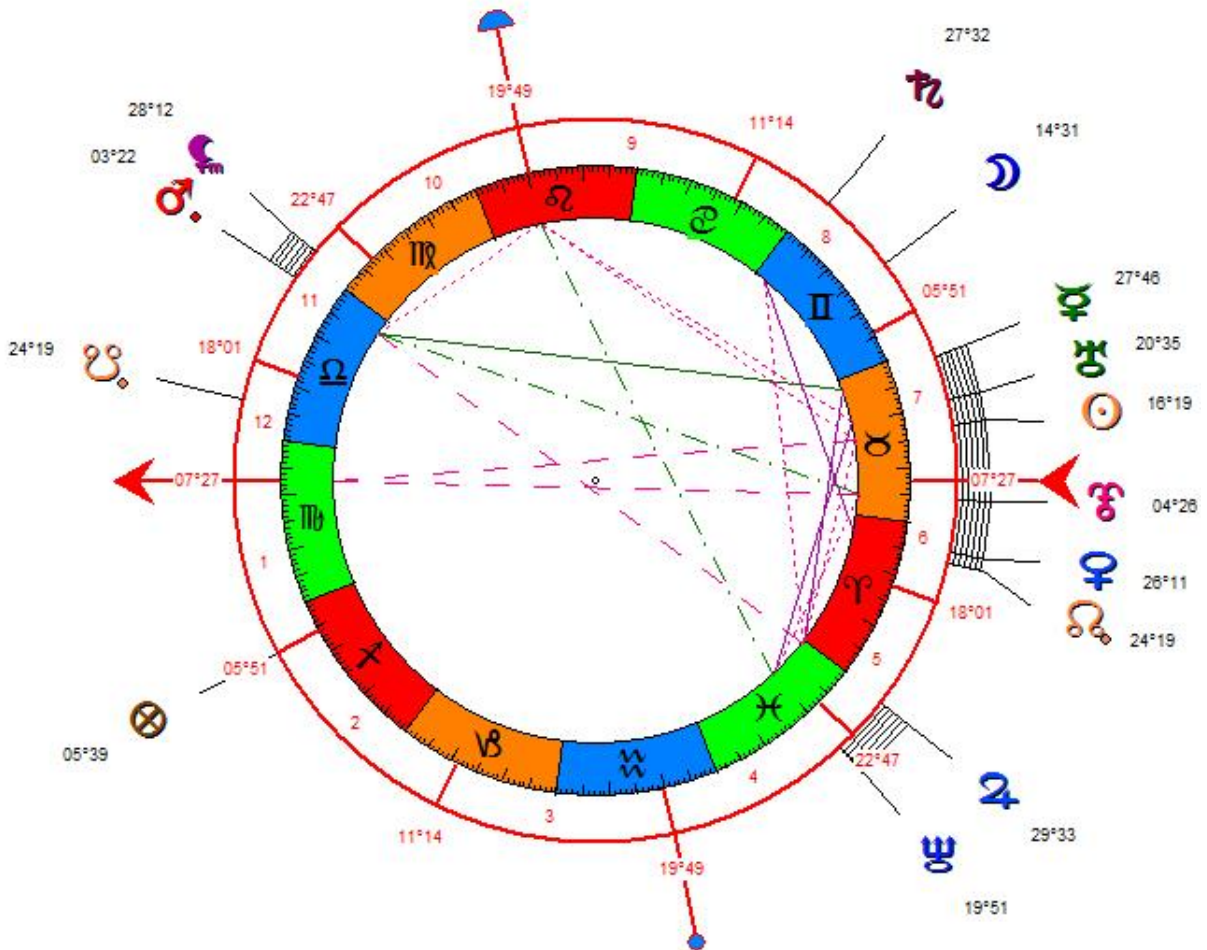

Sigmund FREUD
06/05/1856 18:30 LMT, Freiberg, Germany.
Source: BC. Collector: various.