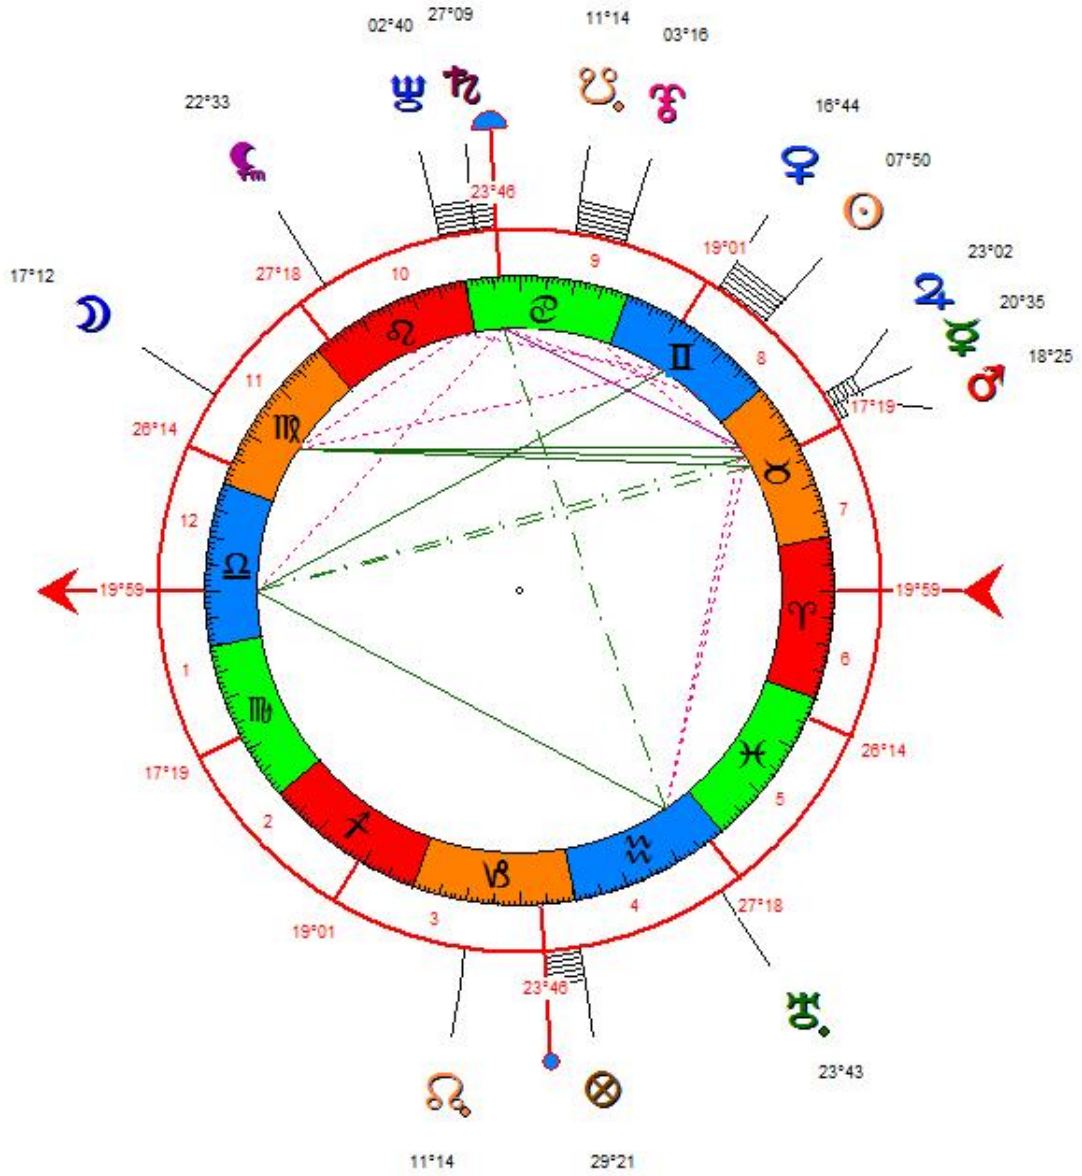

## Annex: Natal charts

**Adolf HITLER**

20/04/1889, 18:30 LMT, Braunau Inn, Austria.

Source: BC. Collector: Sy Scholfield.

**John Fitzgerald KENNEDY**  
29/05/1917, 15:00 EST, Brookline, MA, United States.  
Source: Memory. Collector: Lois Rodden.