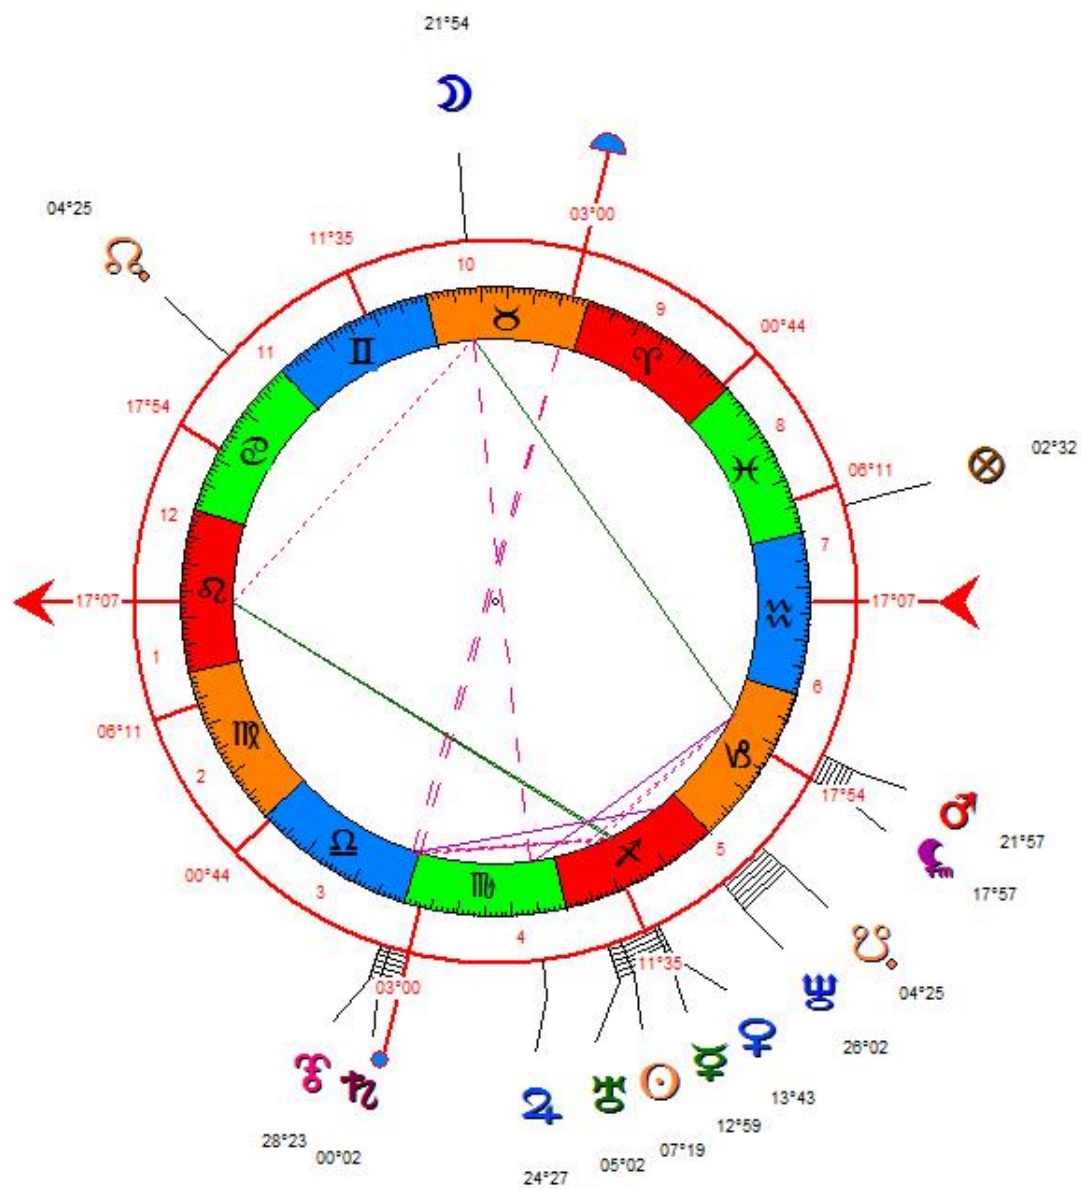

Chérif KOUACHI
29/11/1982, 22:20 CET, Paris X, France.
Source: BC. Collector: Didier Geslain.